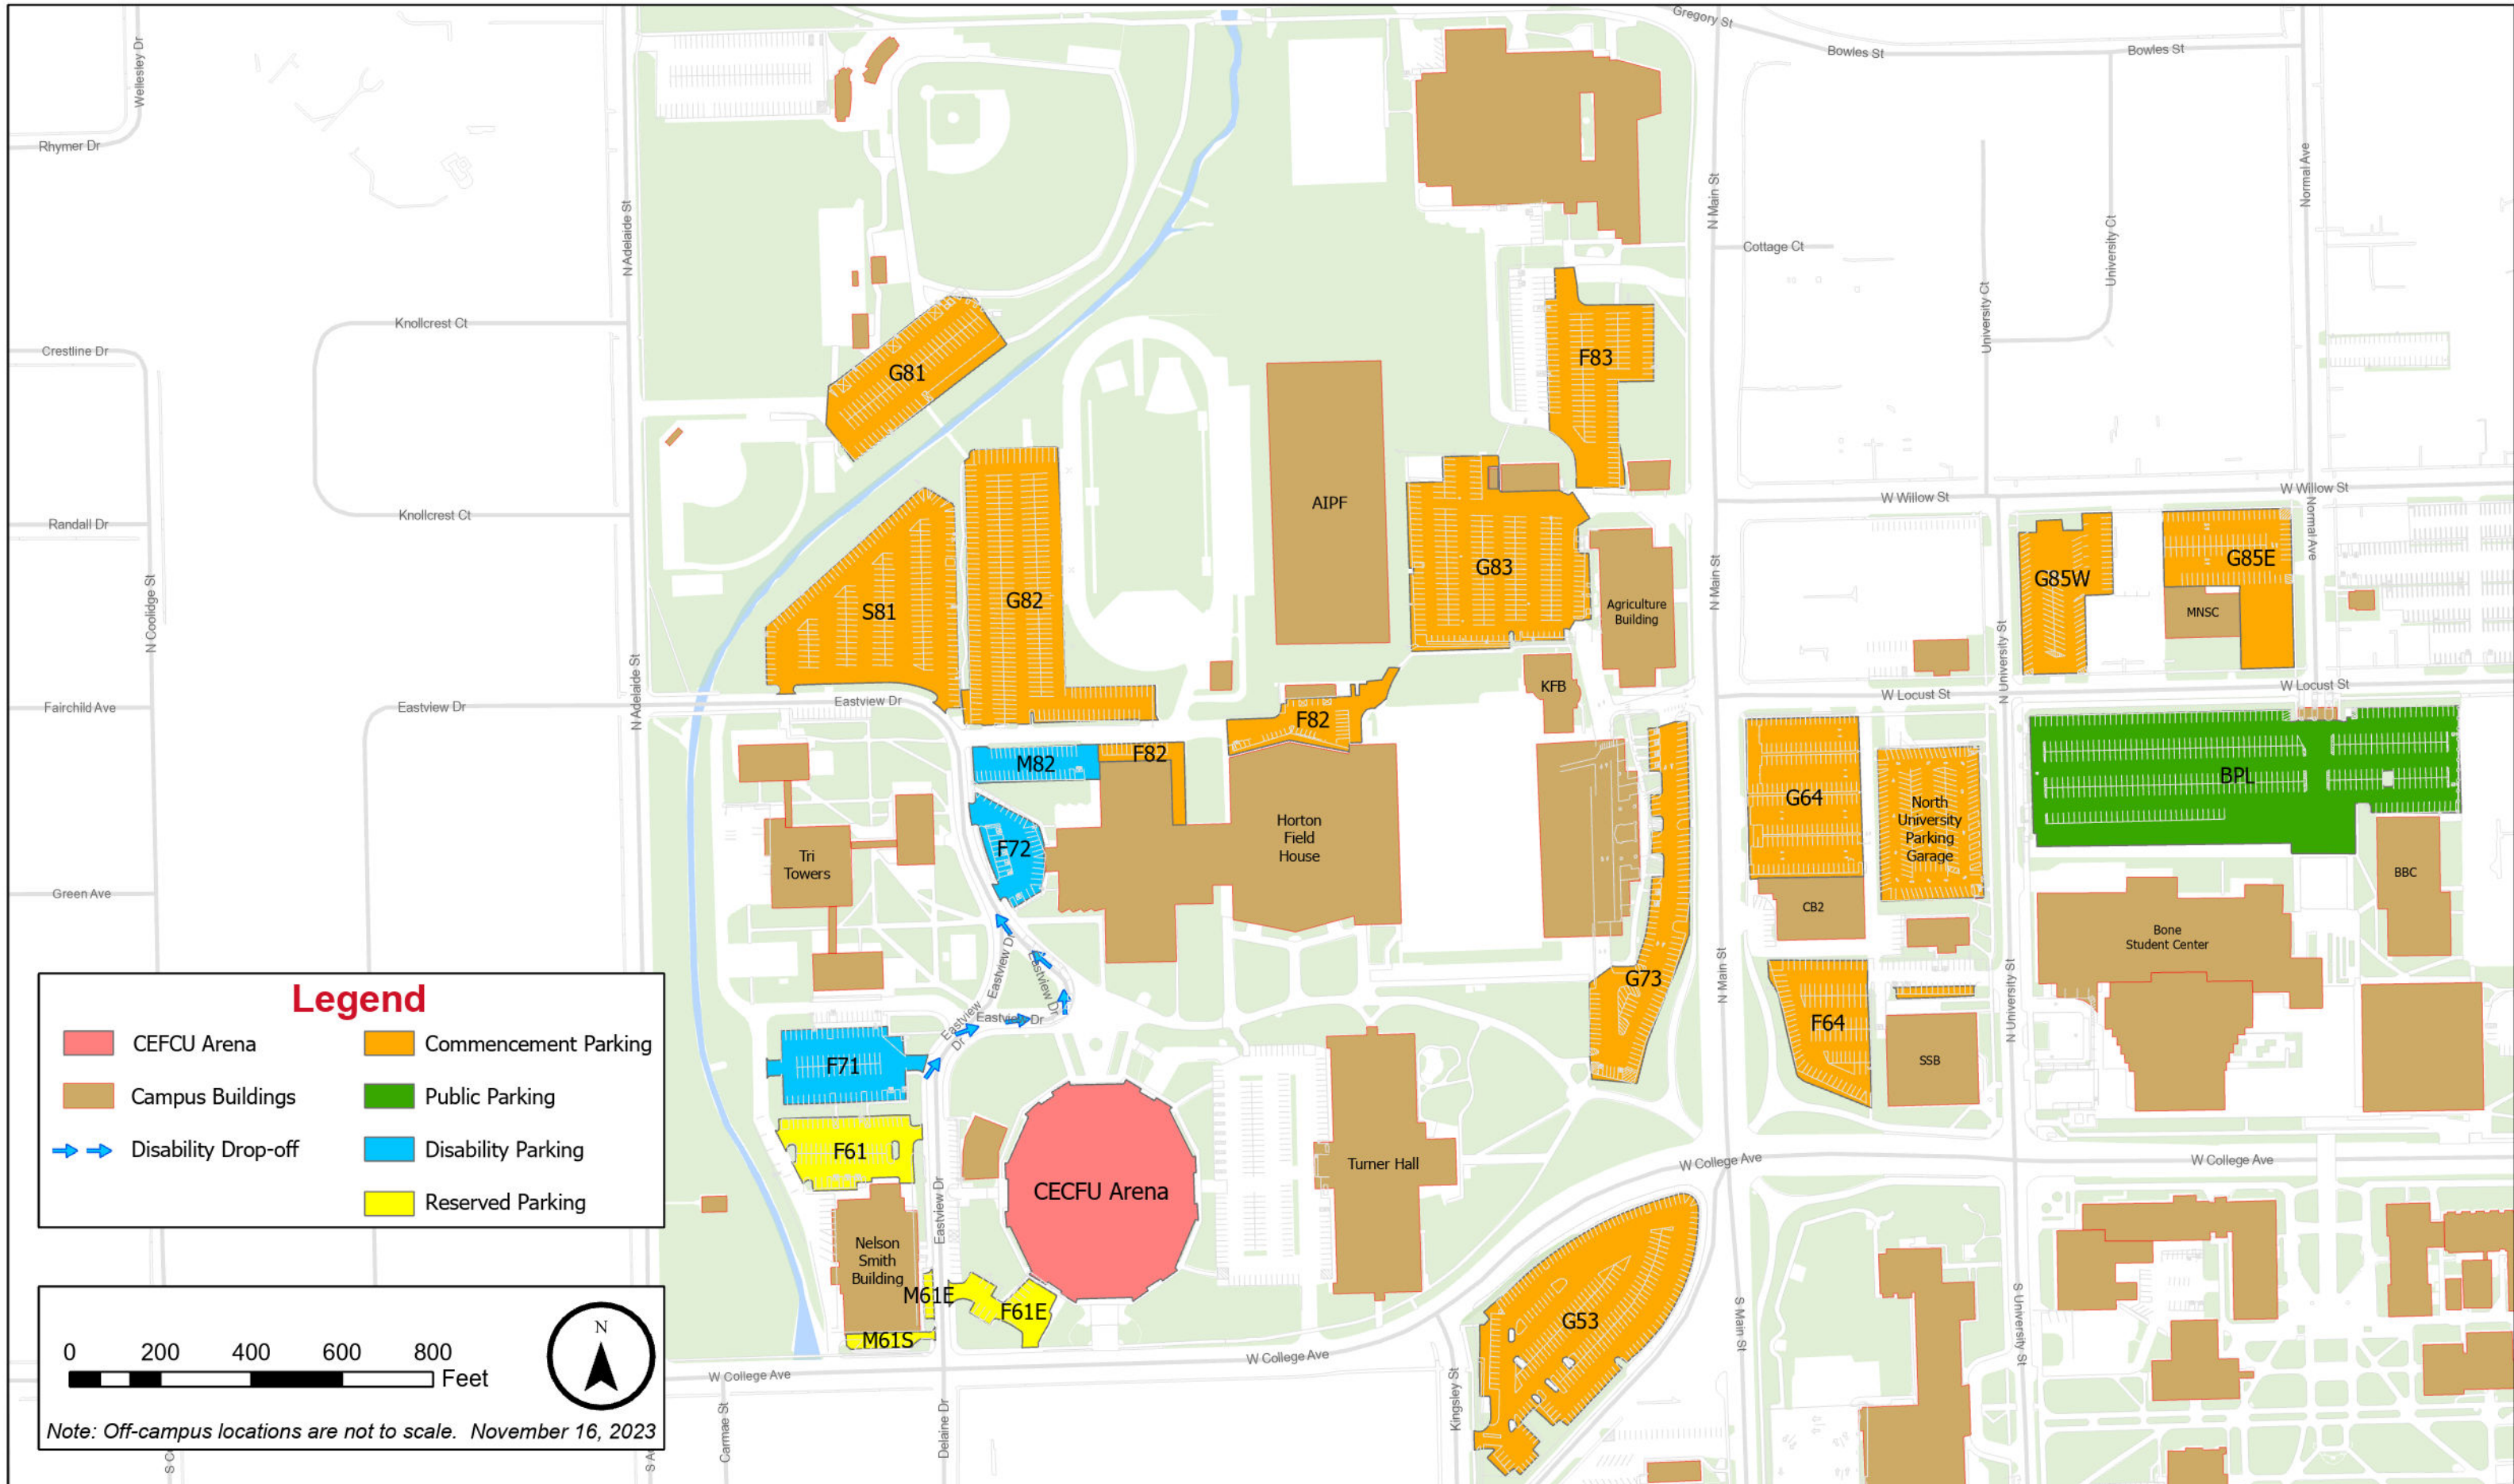

Illinois State University Commencement

Legend

- CEFCU Arena
- Campus Buildings
- Public Parking
- Disability Parking
- Reserved Parking
- Commencement Parking
- Disability Drop-off

0 200 400 600 800 Feet

Note: Off-campus locations are not to scale. November 16, 2023