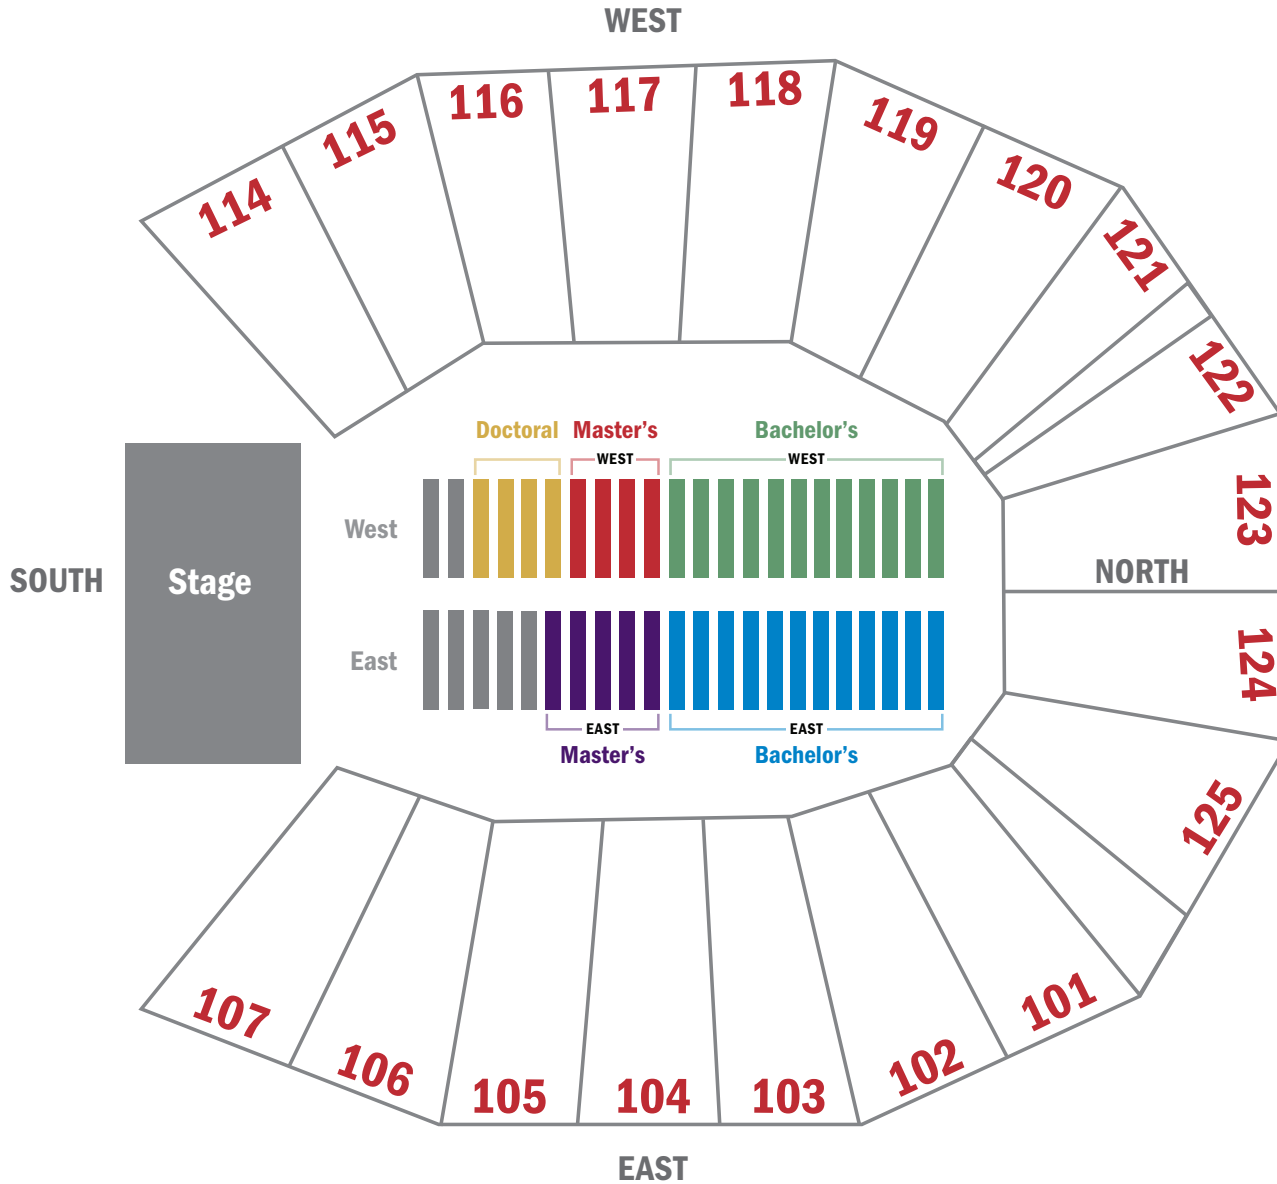

CEFCU Arena Graduate Seating Order

May 8, 2026, 4 p.m.

College of Arts and Sciences Social Sciences
and Mennonite College of Nursing

Master's WEST

Communication Sciences
and Disorders

Economics

Politics and Government

Bachelor's WEST

Communication Sciences
and Disorders

Economics

Politics and Government

Psychology

*All doctoral candidates
are seated on the west.

Master's EAST

Nursing

Psychology

Social Work

Sociology and
Anthropology

Bachelor's EAST

Nursing

Social Work

Sociology and
Anthropology